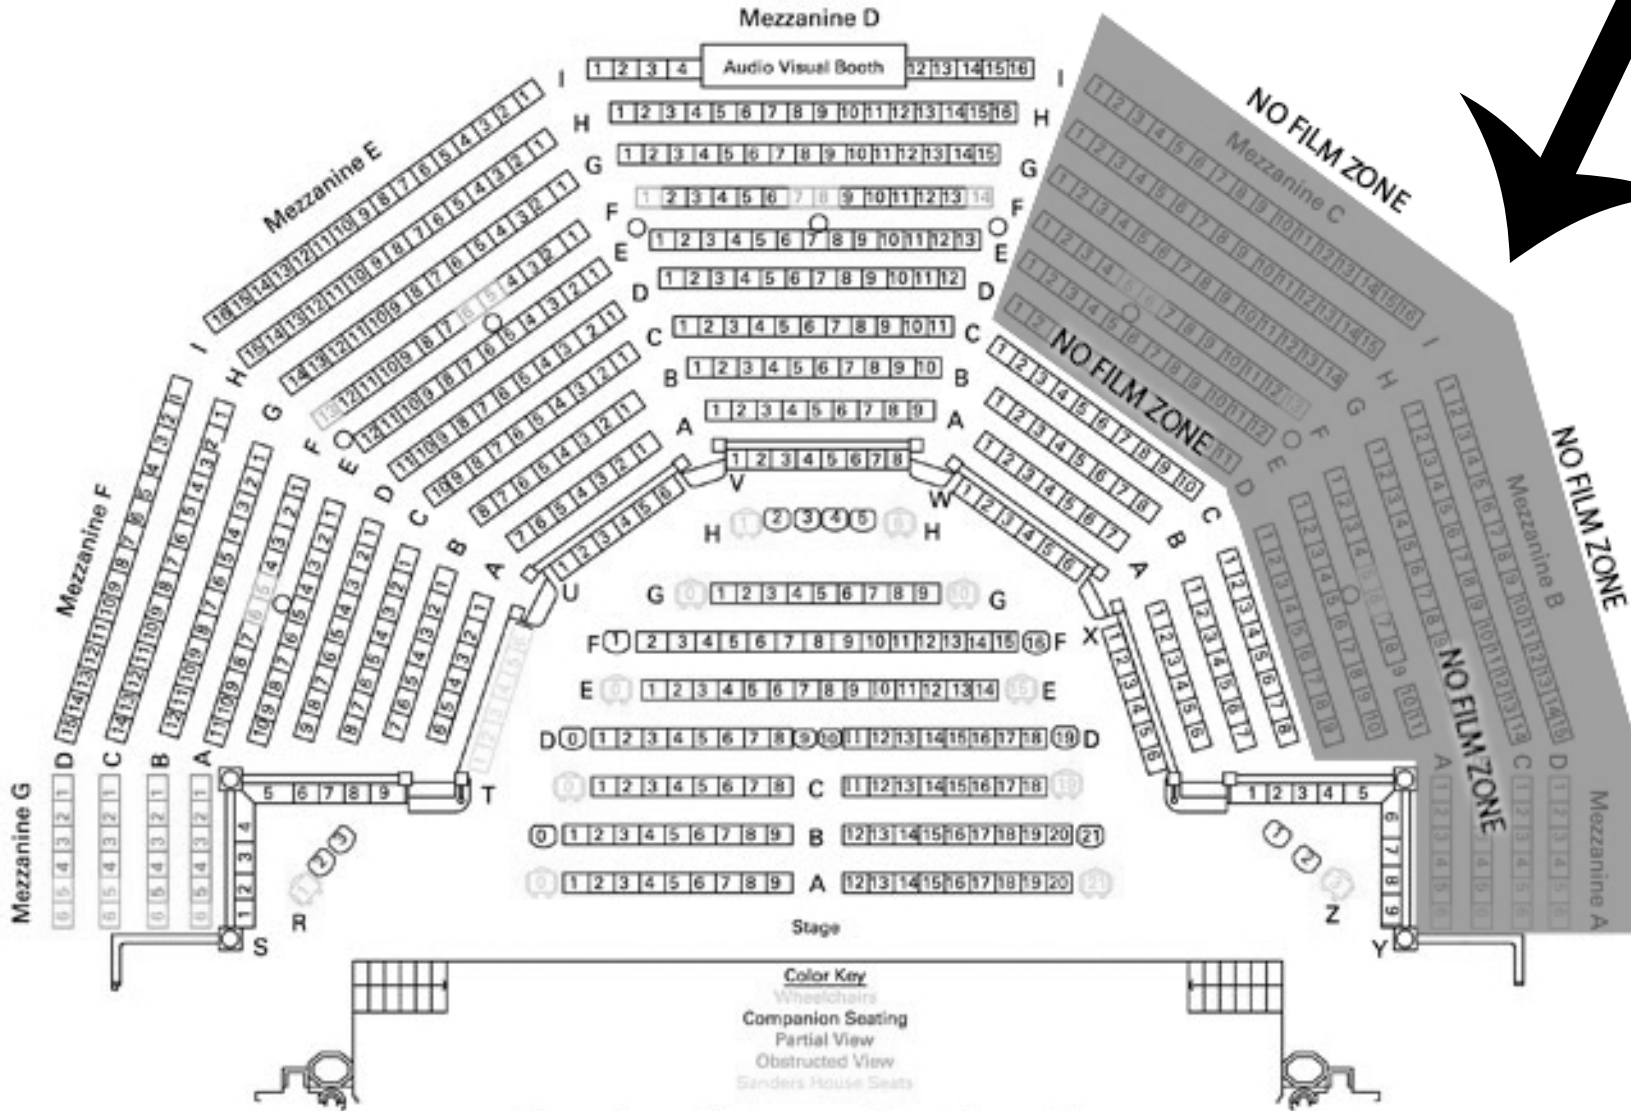

NOTICE

CS50 is being filmed.

If you don't wish to appear on film, please sit in section A (row A to D), B (row D to I), or C (row D to I) in the mezzanine or in section A, B, or C in the balcony.

Otherwise, by entering you consent to the appearance of your image and voice on film without further obligation or liability to you.

NO FILM SECTION

Sanders Theatre Seating Chart:
Orchestra and Mezzanine

NO FILM SECTION