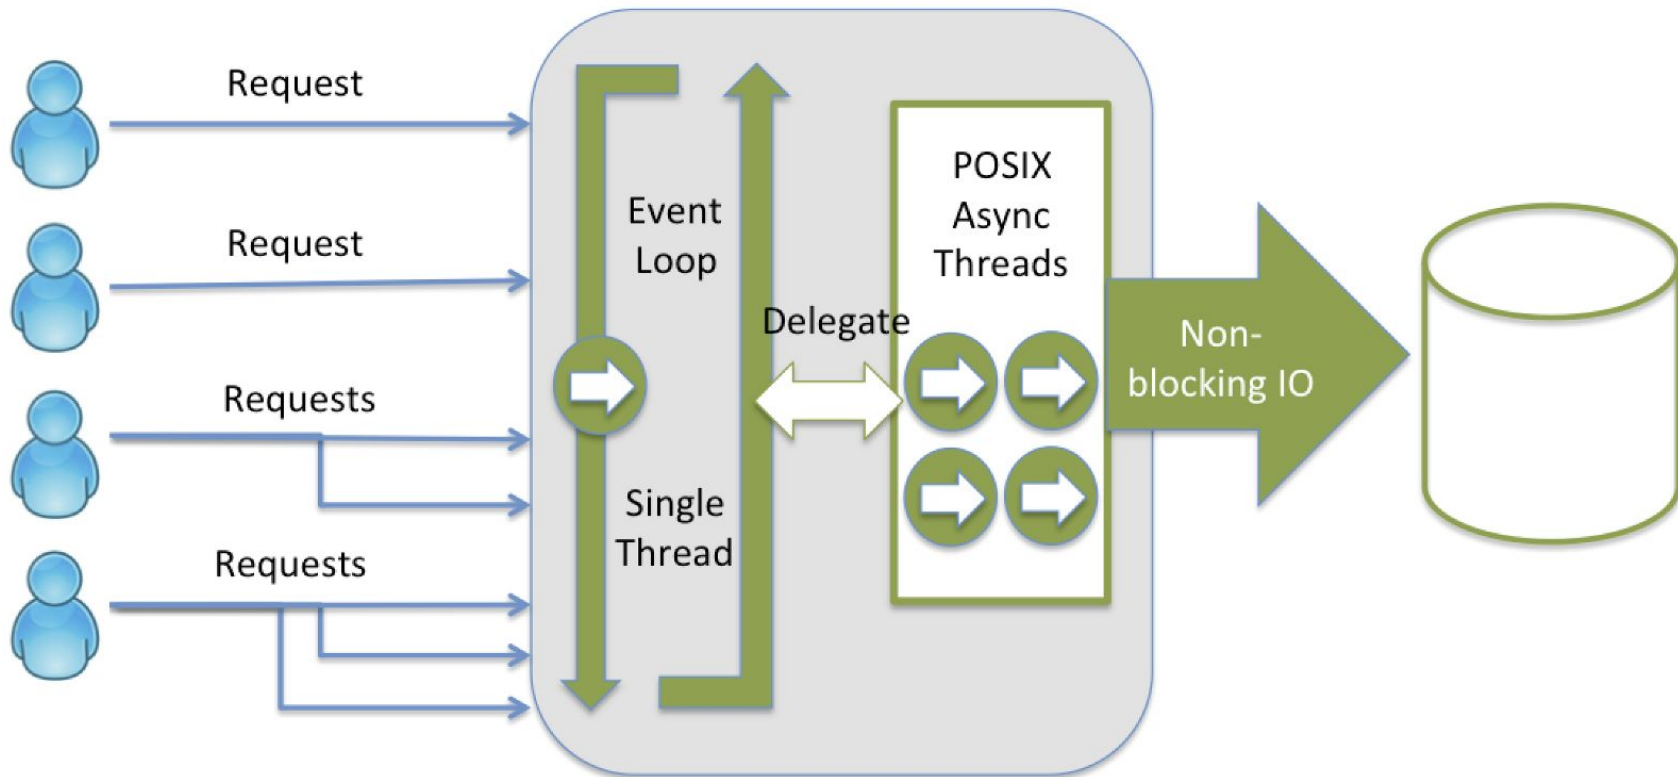

Server Side with JavaScript

Seminar 5

What is JavaScript?

The Web Page Triad

DOM

Document Object Model

What is Node.js?

Node.js is a JavaScript
runtime built on Chrome's
V8 JavaScript engine
- Node.js [Website](#)

Node.js Server

Thread Processing

Thread Waiting

Can we make this easier?

NPM

Express

Exercise

More Resources