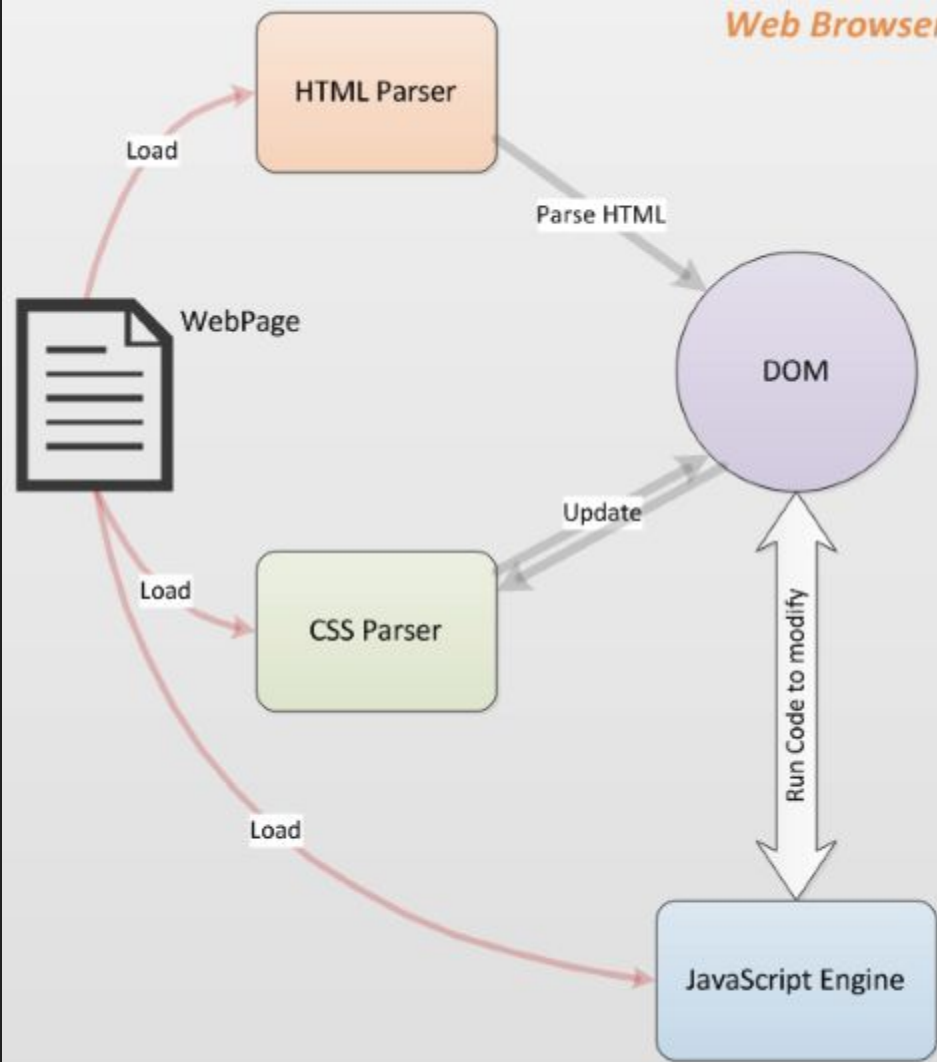

Server Side with JavaScript

Seminar 5

What is JavaScript?

The Web Page Triad

DOM

Document Object Model

What is Node.js?

Node.js is a JavaScript
runtime built on Chrome's
V8 JavaScript engine
- Node.js [Website](#)

Node.js Server

Thread Processing

Thread Waiting

Can we make this easier?

NPM

Express

Exercise

More Resources