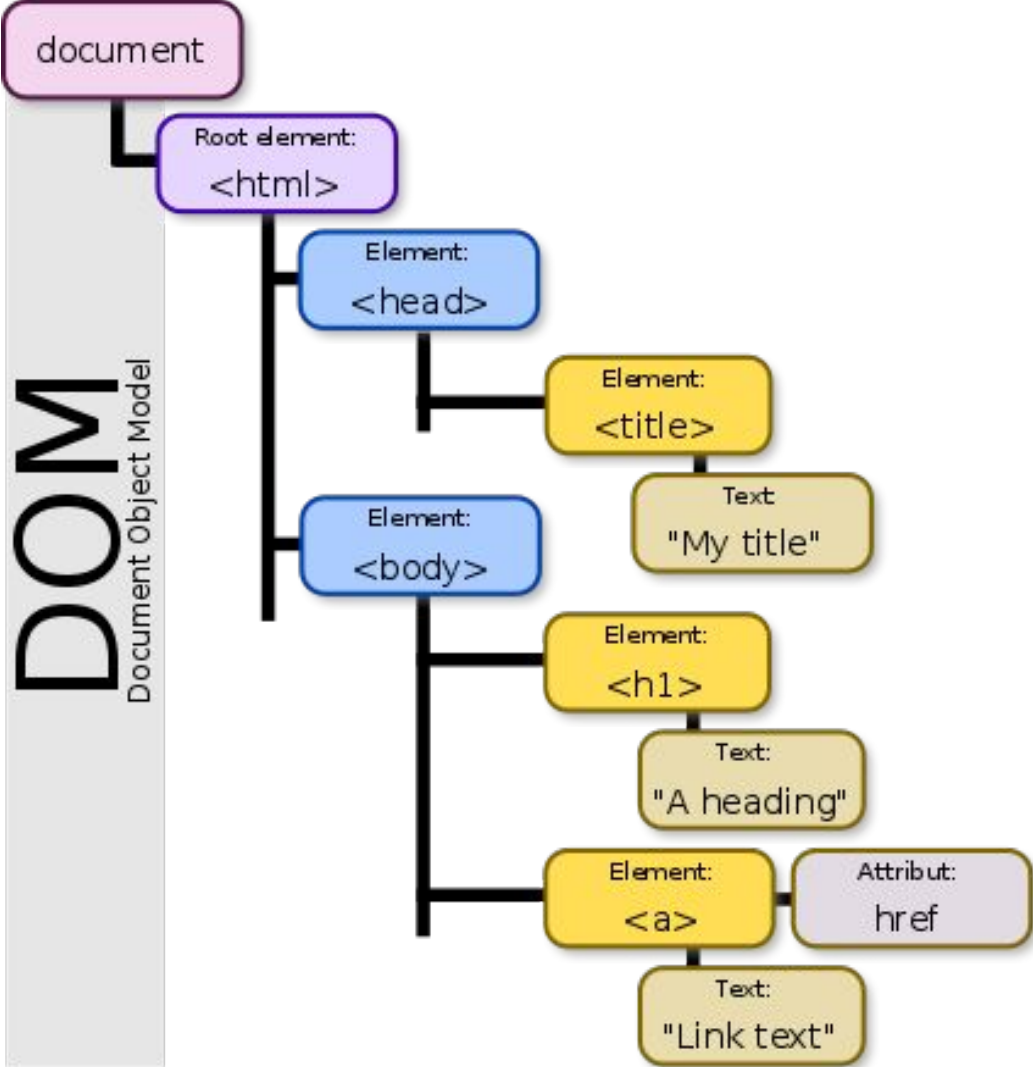

Server Side with JavaScript

Seminar 5

What is JavaScript?

The Web Page Triad

DOM

Document Object Model

What is Node.js?

Node.js is a JavaScript
runtime built on Chrome's
V8 JavaScript engine
- Node.js [Website](#)

Node.js Server

Thread Processing

Thread Waiting

Can we make this easier?

NPM

Express

Exercise

More Resources