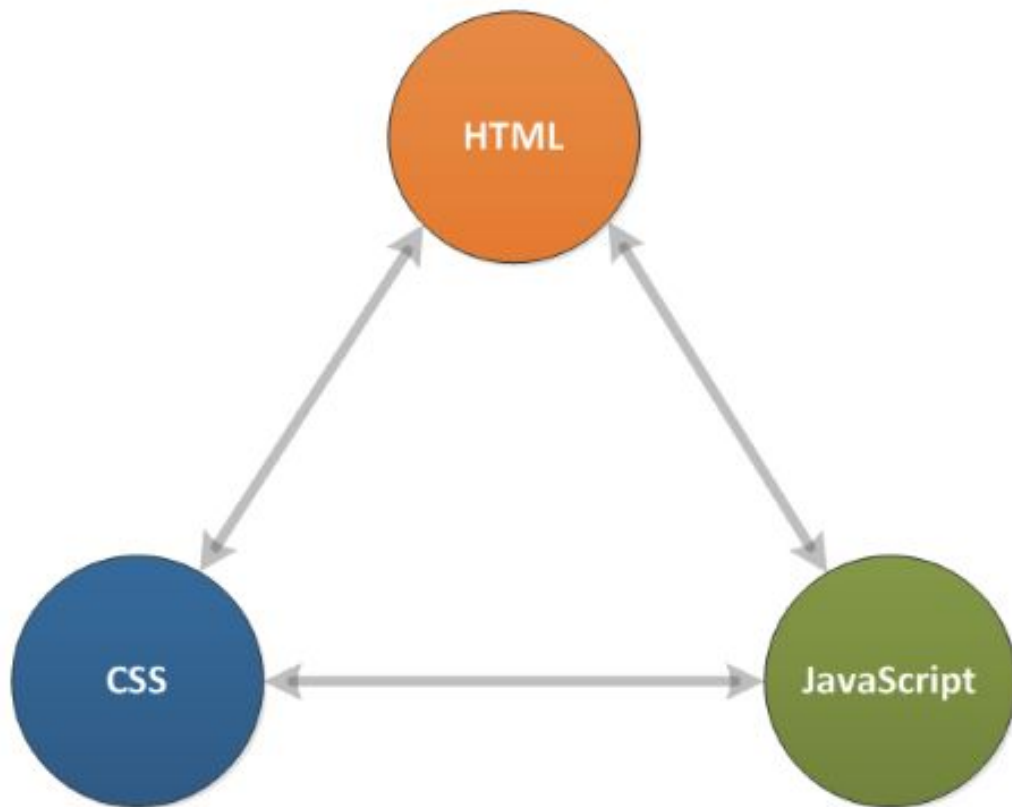

Server Side with JavaScript

Seminar 5

What is JavaScript?

The Web Page Triad

DOM

Document Object Model

What is Node.js?

Node.js is a JavaScript
runtime built on Chrome's
V8 JavaScript engine
- Node.js [Website](#)

Node.js Server

Thread Processing

Thread Waiting

Can we make this easier?

NPM

Express

Exercise

More Resources